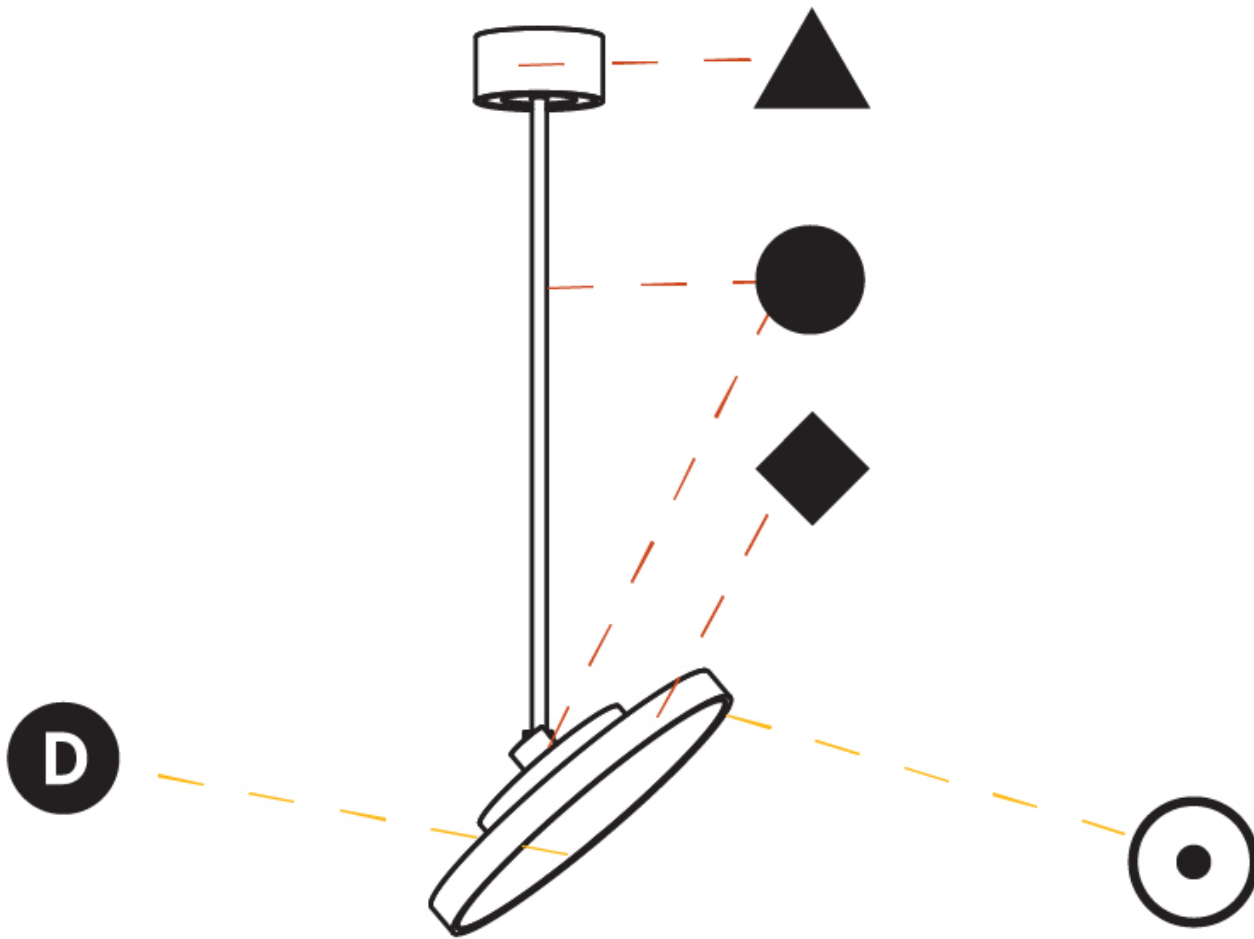

SIGN DIVA FLEX SUSPENSION

A30854-

PROJECT
TYPE
SPECIFIER
QUANTITY
DATE