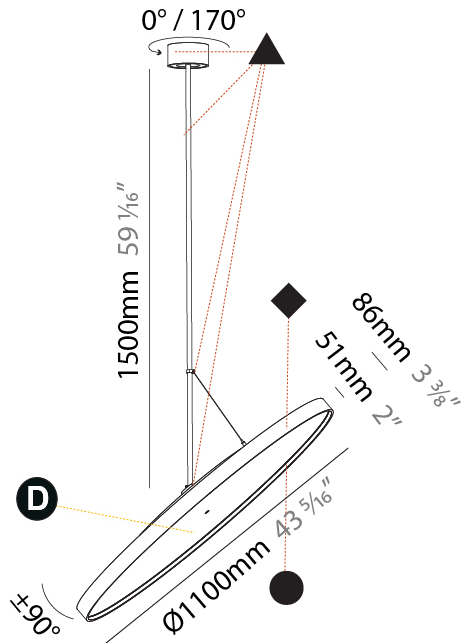

GENERAL

Series: Sign Diva Flex
Subseries: Sign Diva Flex Korona
Brand: Prolicht
Division: Architectural
Mounting Type: Suspension
Mounting Location: Ceiling
Subcategory: Pendant

PHYSICAL

Shape: Round
Diameter (mm): 1100
Diameter (in): 43 ⁵/₁₆
Height (mm): 1620
Height (in): 63 ³/₄
Light Distribution: Adjustable / Direct
Weight (kg): 15.5
Weight (lbs): 34.1
Diffuser: PMMA - Opal / Micro-Prism / Sparkling Secret / Vintage Industrial
Fixture Finish: SSR / BKV / CWI / CRY / HAB / UFT / ITA / RUA / FTG / MYG / LOD / PUS / FRO / FUP / KIA / POP / BLS / SPG / MEY / GOH / GUM / CHC / COM / ABZ / JAG / OBR / MOS / ROR
Fixture Material: Extruded Aluminum / Steel

ELECTRICAL

Lamp Type: LED (Zhaga Standard)
Input Wattage (W): 145
Total Output Wattage (W): 135
Dimming: Tri-Mode (Non-Dimming and Phase Dimming (120Vac only) and 0-10V Dimming)
Driver Included: Yes
Driver Location: Integrated
Driver Type: Constant Current - Universal
Driver Class: Class 2
Input Voltage (V): 120 - 277
Constant Current (MA): 600

LED

Color Temperature (°K): 2700 / 3000 / 3500 / 4000
Max. Delivered Lumen (lm): 16002 / 17172 / 19937 / 20344
Nominal Lumen (lm): 18992 / 20305 / 23575 / 24056
CRI: >90 CRI
Lamp Life (hrs): 50000

OPTICAL

Adjustability: Rotational 170°; Tilt 90°

RATINGS AND CERTIFICATIONS

Certified By: Certified for North American Standards
IP rating: IP20