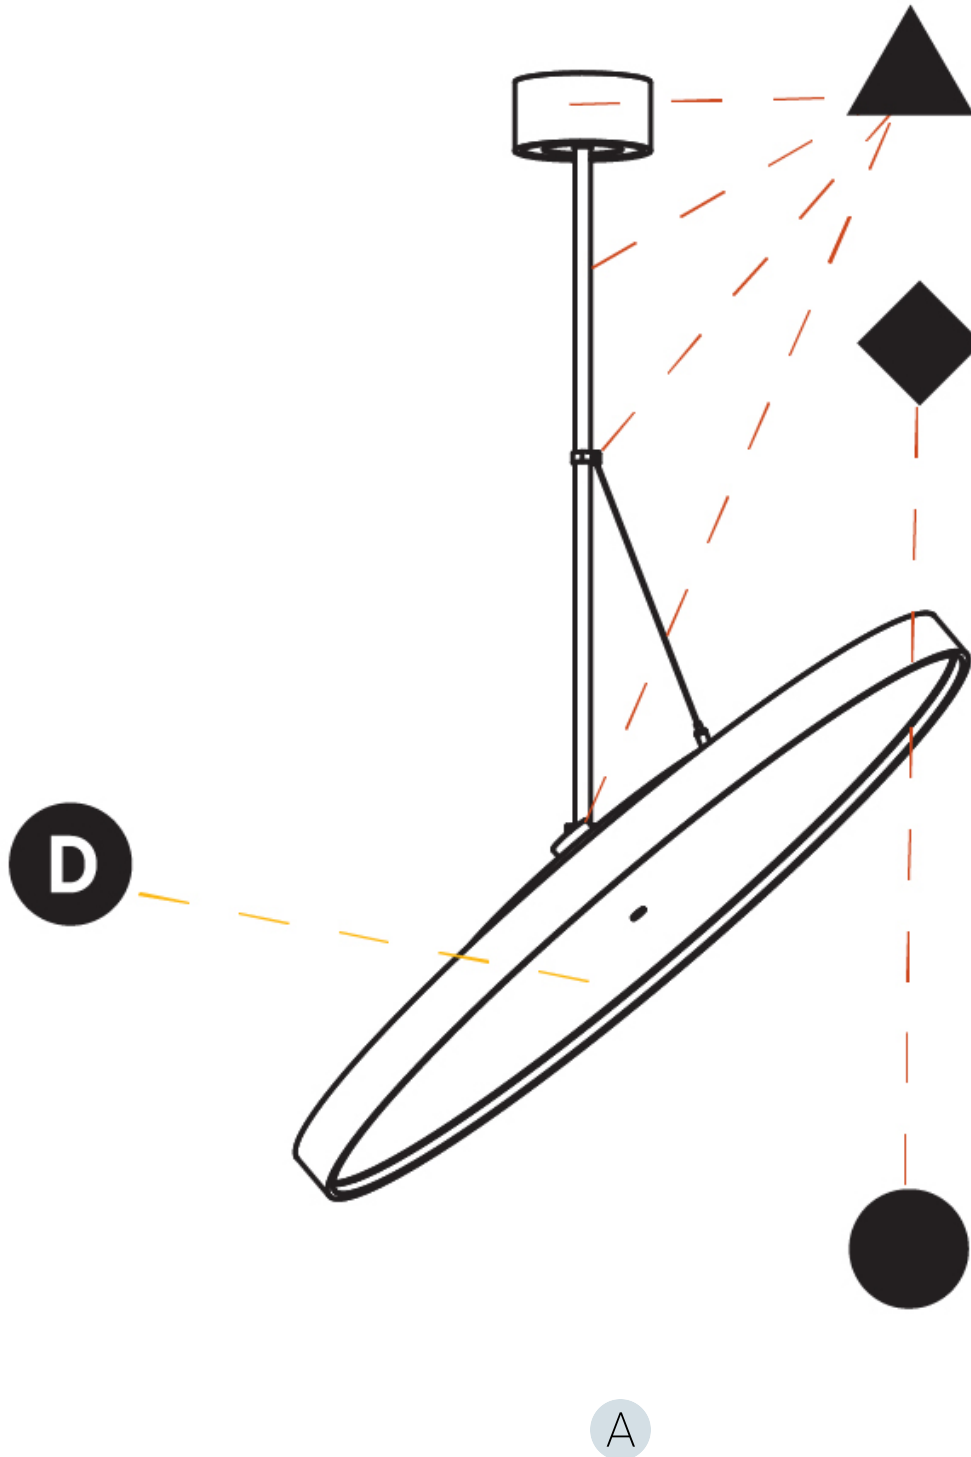

SIGN DIVA FLEX KORONA SUSPENSION

A30867-

PROJECT
TYPE
SPECIFIER
QUANTITY
DATE