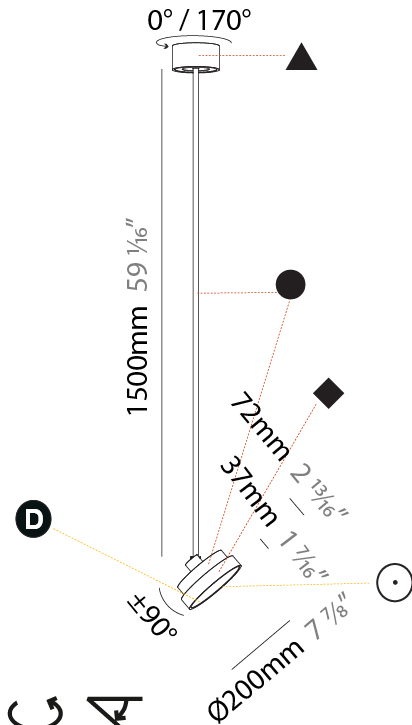

GENERAL

Series: Sign Diva Flex
Subseries: Sign Diva Flex
Brand: Prolicht
Division: Architectural
Mounting Type: Suspension
Mounting Location: Ceiling
Subcategory: Pendant

PHYSICAL

Shape: Round
Diameter (mm): 200
Diameter (in): 7 7/8
Height (mm): 1620
Height (in): 63 3/4
Light Distribution: Adjustable / Direct
Weight (kg): 2.007
Weight (lbs): 4.42
Diffuser: PMMA - Opal / Micro-Prism / Sparkling Secret / Vintage Industrial
Fixture Finish: SSR / BKV / CWI / CRY / HAB / UFT / ITA / RUA / FTG / MYG / LOD / PUS / FRO / FUP / KIA / POP / BLS / SPG / MEY / GOH / GUM / CHC / COM / ABZ / JAG / OBR / MOS / ROR
Fixture Material: Extruded Aluminum / Steel

ELECTRICAL

Lamp Type: LED (Zhaga Standard)
Input Wattage (W): 12.1
Total Output Wattage (W): 11
Dimming: Tri-Mode (Non-Dimming and Phase Dimming (120Vac only) and 0-10V Dimming)
Driver Included: Yes
Driver Location: Integrated
Driver Type: Constant Current - Universal
Driver Class: Class 2
Input Voltage (V): 120 - 277
Constant Current (MA): 350

LED

Color Temperature (°K): 2700 / 3000 / 3500 / 4000
Max. Delivered Lumen (lm): 836 / 895 / 902 / 921
Nominal Lumen (lm): 1280 / 1370 / 1382 / 1410
CRI: >90 CRI
Lamp Life (hrs): 50000

OPTICAL

Adjustability: Rotational 170°, Tilt 90°

RATINGS AND CERTIFICATIONS

Certified By: Certified for North American Standards
IP rating: IP20