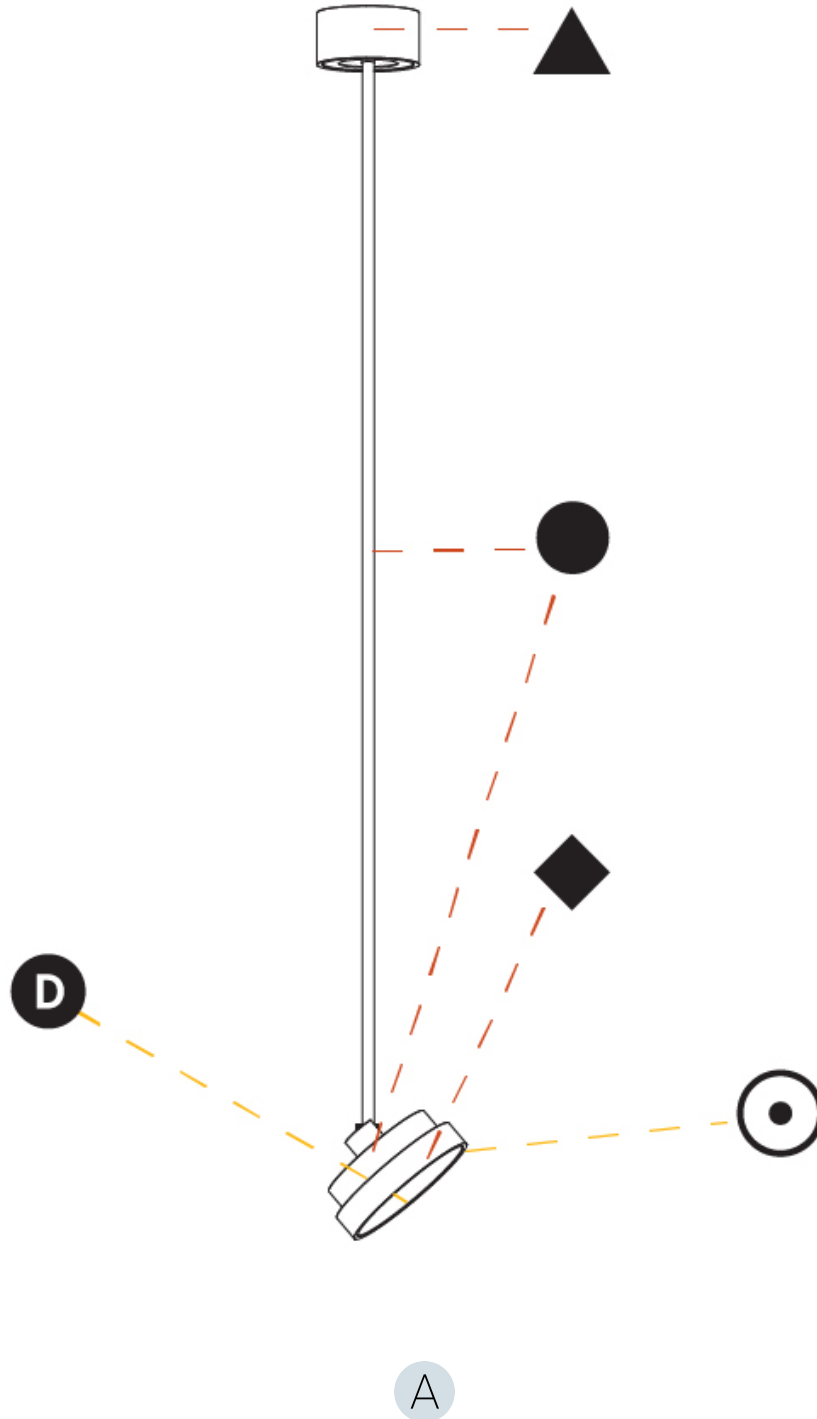

SIGN DIVA FLEX SUSPENSION

A30852-

PROJECT
TYPE
SPECIFIER
QUANTITY
DATE