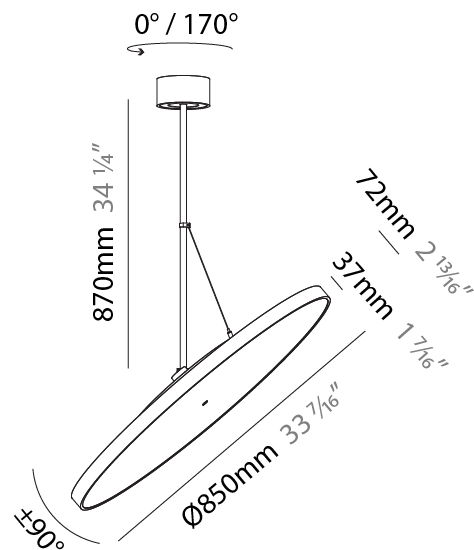

GENERAL

Series: Sign Diva Flex
Subseries: Sign Diva Flex
Brand: Prolicht
Division: Architectural
Mounting Type: Suspension
Mounting Location: Ceiling
Subcategory: Pendant

PHYSICAL

Diameter (mm): 1100
Diameter (in): 43 ⁵/₁₆
Height (mm): 870
Height (in): 34 ¹/₄
Light Distribution: Adjustable / Direct
Weight (kg): 9
Weight (lbs): 11.2
Diffuser: PMMA - Opal / Micro-Prism / Sparkling Secret / Vintage Industrial
Fixture Finish: SSR / BKV / CWI / CRY / HAB / UFT / ITA / RUA / FTG / MYG / LOD / PUS / FRO / FUP / KIA / POP / BLS / SPG / MEY / GOH / GUM / CHC / COM / ABZ / JAG / OBR / MOS / ROR
Fixture Material: Extruded Aluminum / Steel

ELECTRICAL

Lamp Type: LED (Zhaga Standard)
Input Wattage (W): 169.4
Total Output Wattage (W): 135
Dimming: Tri-Mode (Non-Dimming and Phase Dimming (120Vac only) and 0-10V Dimming)
Driver Included: Yes
Driver Location: Integrated
Driver Type: Constant Current - Universal
Driver Class: Class 2
Input Voltage (V): 120 - 277
Constant Current (MA): 600

LED

Color Temperature (°K): 2700 / 3000 / 3500 / 4000
Max. Delivered Lumen (lm): 16002 / 17172 / 19937 / 20344
Nominal Lumen (lm): 18992 / 20305 / 23575 / 24056
CRI: >90 CRI
Lamp Life (hrs): 50000

OPTICAL

Adjustability: Rotational 170°; Tilt 90°

RATINGS AND CERTIFICATIONS

Certified By: Certified for North American Standards
IP rating: IP20