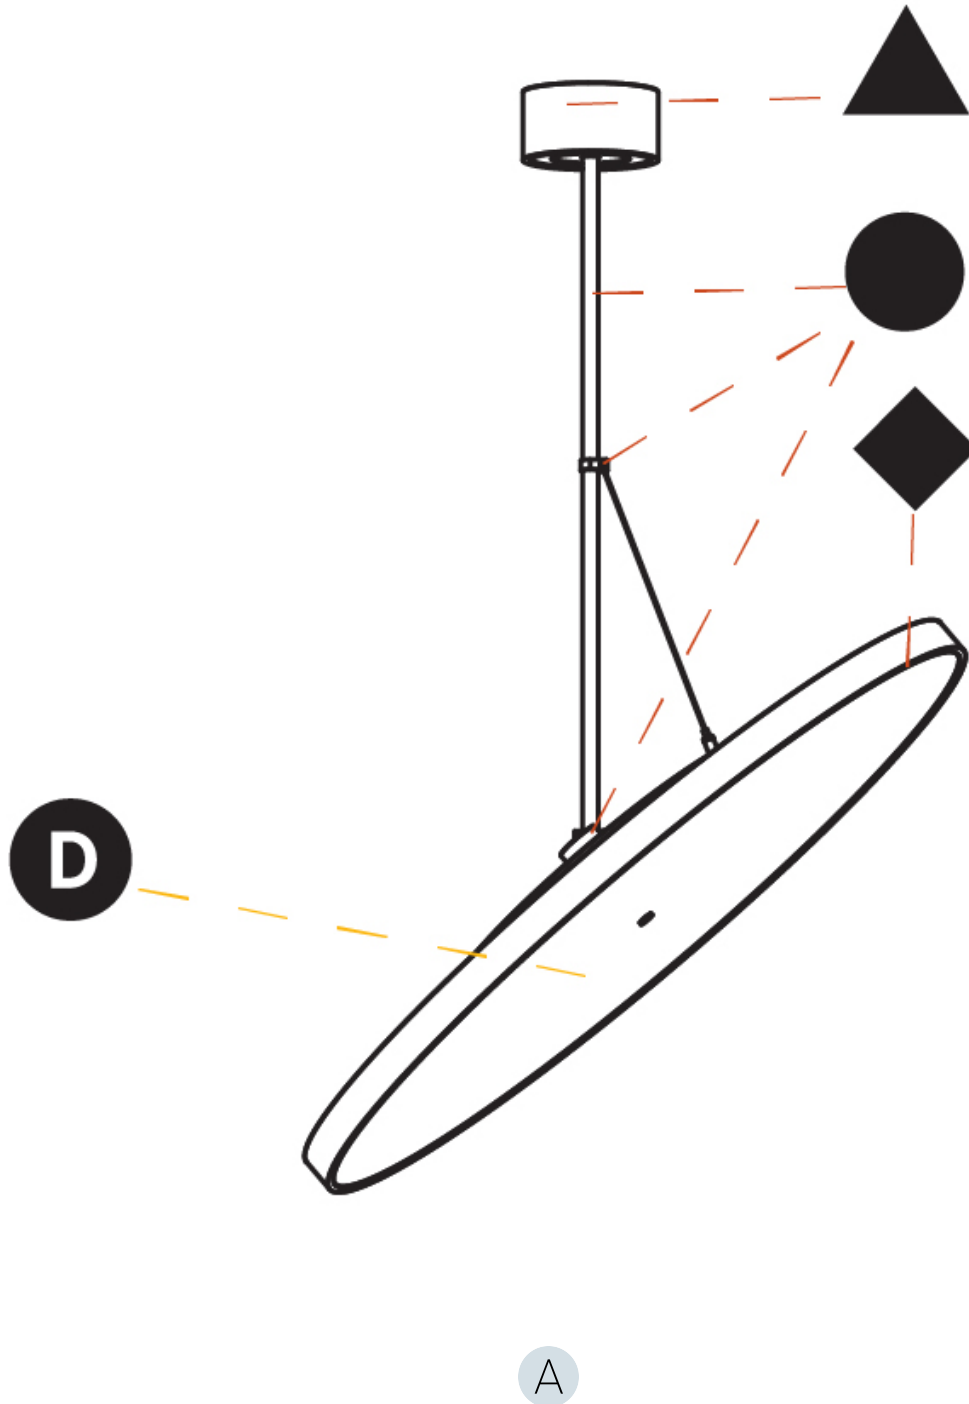

SIGN DIVA FLEX SUSPENSION

A30858-

PROJECT	_____
TYPE	_____
SPECIFIER	_____
QUANTITY	_____
DATE	_____