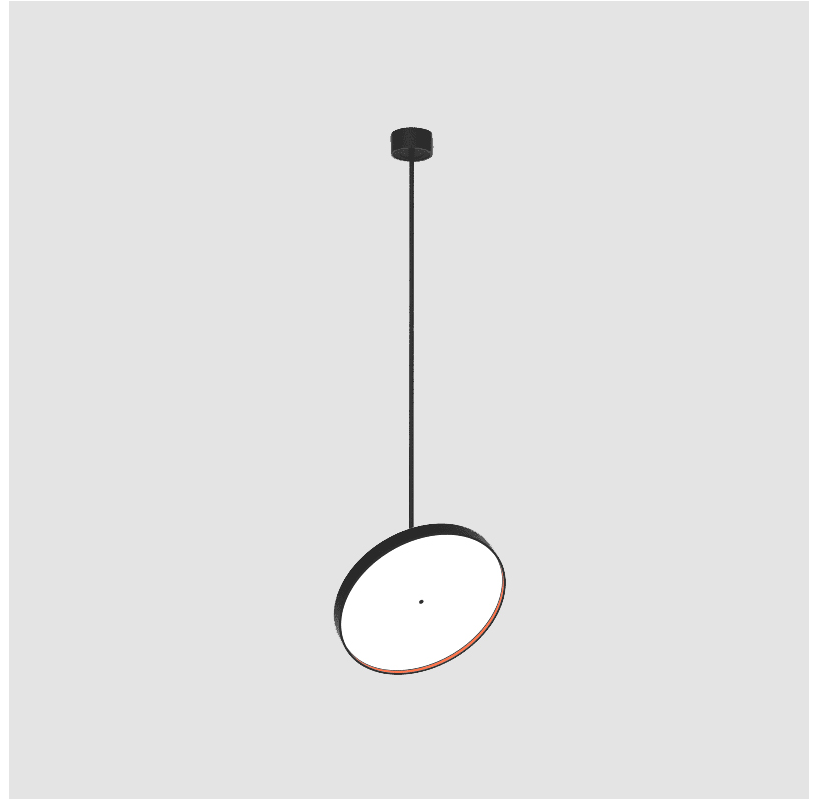

GENERAL

Series: Sign Diva Flex
Subseries: Sign Diva Flex Korona
Brand: Prolicht
Division: Architectural
Mounting Type: Suspension
Mounting Location: Ceiling
Subcategory: Pendant

PHYSICAL

Shape: Round
Diameter (mm): 570
Diameter (in): 22 7/16
Height (mm): 1620
Height (in): 63 3/4
Light Distribution: Adjustable / Direct
Weight (kg): 5
Weight (lbs): 11
Diffuser: PMMA - Opal / Micro-Prism / Sparkling Secret / Vintage Industrial
Fixture Finish: SSR / BKV / CWI / CRY / HAB / UFT / ITA / RUA / FTG / MYG / LOD / PUS / FRO / FUP / KIA / POP / BLS / SPG / MEY / GOH / GUM / CHC / COM / ABZ / JAG / OBR / MOS / ROR
Fixture Material: Extruded Aluminum / Steel

ELECTRICAL

Lamp Type: LED (Zhaga Standard)
Input Wattage (W): 58.3
Total Output Wattage (W): 46.9
Dimming: Tri-Mode (Non-Dimming and Phase Dimming (120Vac only) and 0-10V Dimming)
Driver Included: Yes
Driver Location: Integrated
Driver Type: Constant Current - Universal
Driver Class: Class 2
Input Voltage (V): 120 - 277
Constant Current (MA): 350

LED

Color Temperature (°K): 2700 / 3000 / 3500 / 4000
Max. Delivered Lumen (lm): 4978 / 5337 / 5384 / 5494
Nominal Lumen (lm): 6199 / 6646 / 6705 / 6842
CRI: >90 CRI
Lamp Life (hrs): 50000

OPTICAL

Adjustability: Rotational 170°; Tilt 90°

RATINGS AND CERTIFICATIONS

Certified By: Certified for North American Standards
IP rating: IP20