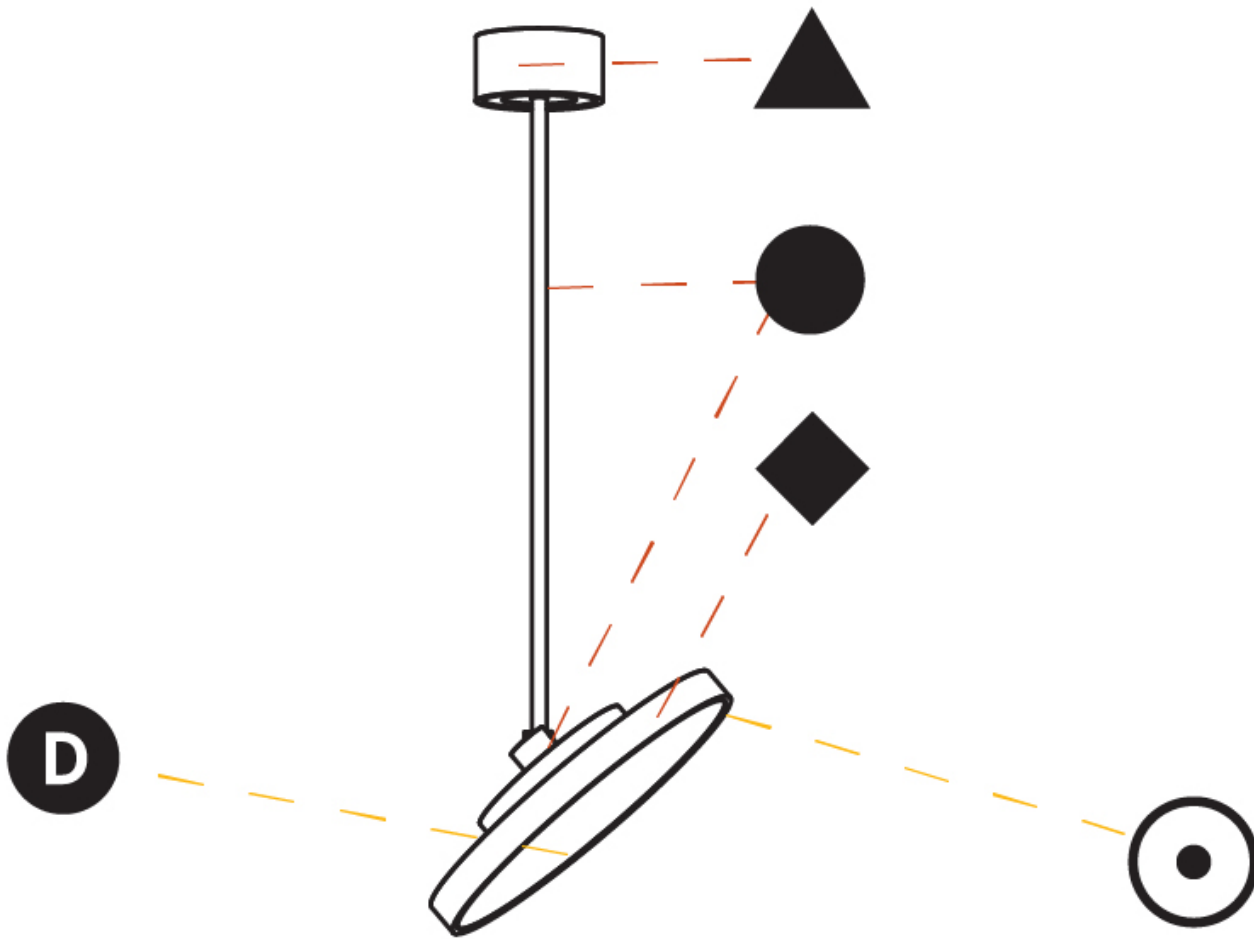

SIGN DIVA FLEX SUSPENSION

A30853-

PROJECT

TYPE

SPECIFIER

QUANTITY

DATE