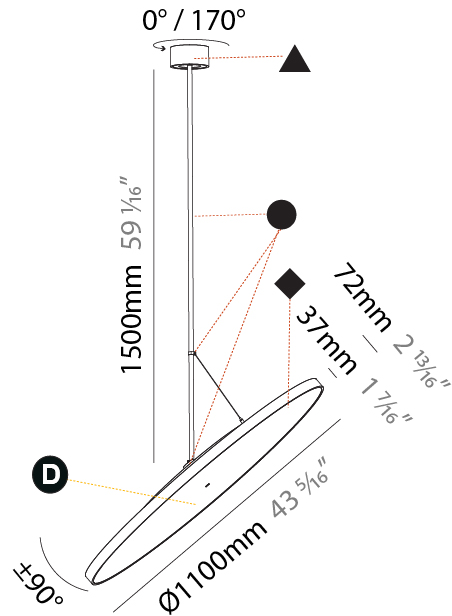

GENERAL

Series: Sign Diva Flex
Subseries: Sign Diva Flex
Brand: Prolicht
Division: Architectural
Mounting Type: Suspension
Mounting Location: Ceiling
Subcategory: Pendant

PHYSICAL

Shape: Round
Diameter (mm): 1100
Diameter (in): 43 ⁵/₁₆
Height (mm): 1620
Height (in): 63 ³/₄
Light Distribution: Adjustable / Direct
Weight (kg): 15.3
Weight (lbs): 33.66
Diffuser: PMMA - Opal / Micro-Prism / Sparkling Secret / Vintage Industrial
Fixture Finish: SSR / BKV / CWI / CRY / HAB / UFT / ITA / RUA / FTG / MYG / LOD / PUS / FRO / FUP / KIA / POP / BLS / SPG / MEY / GOH / GUM / CHC / COM / ABZ / JAG / OBR / MOS / ROR
Fixture Material: Extruded Aluminum / Steel

ELECTRICAL

Lamp Type: LED (Zhaga Standard)
Input Wattage (W): 169.4
Total Output Wattage (W): 135
Dimming: Tri-Mode (Non-Dimming and Phase Dimming (120Vac only) and 0-10V Dimming)
Driver Included: Yes
Driver Location: Integrated
Driver Type: Constant Current - Universal
Driver Class: Class 2
Input Voltage (V): 120 - 277
Constant Current (MA): 600

LED

Color Temperature (°K): 2700 / 3000 / 3500 / 4000
Max. Delivered Lumen (lm): 16002 / 17172 / 19937 / 20344
Nominal Lumen (lm): 18992 / 20305 / 23575 / 24056
CRI: >90 CRI
Lamp Life (hrs): 50000

OPTICAL

Adjustability: Rotational 170°; Tilt 90°

RATINGS AND CERTIFICATIONS

Certified By: Certified for North American Standards
IP rating: IP20