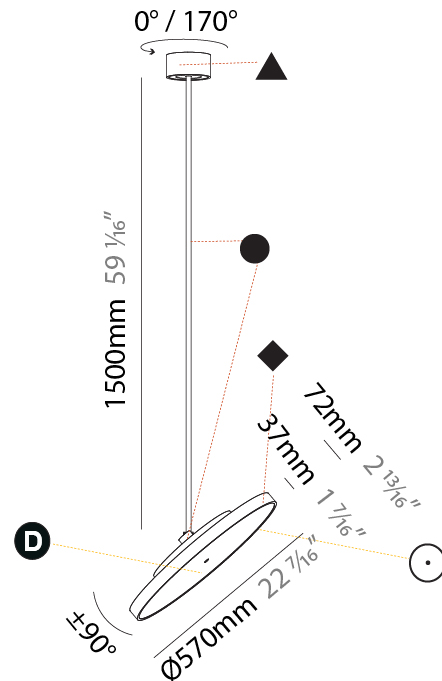

GENERAL

Series: Sign Diva Flex
Subseries: Sign Diva Flex
Brand: Prolicht
Division: Architectural
Mounting Type: Suspension
Mounting Location: Ceiling
Subcategory: Pendant

PHYSICAL

Shape: Round
Diameter (mm): 570
Diameter (in): 22 7/16
Height (mm): 1620
Height (in): 63 3/4
Light Distribution: Adjustable / Direct
Weight (kg): 7.077
Weight (lbs): 15.42
Diffuser: PMMA - Opal / Micro-Prism / Sparkling Secret / Vintage Industrial
Fixture Finish: SSR / BKV / CWI / CRY / HAB / UFT / ITA / RUA / FTG / MYG / LOD / PUS / FRO / FUP / KIA / POP / BLS / SPG / MEY / GOH / GUM / CHC / COM / ABZ / JAG / OBR / MOS / ROR
Fixture Material: Extruded Aluminum / Steel

ELECTRICAL

Lamp Type: LED (Zhaga Standard)
Input Wattage (W): 58.3
Total Output Wattage (W): 53
Dimming: Tri-Mode (Non-Dimming and Phase Dimming (120Vac only) and 0-10V Dimming)
Driver Included: Yes
Driver Location: Integrated
Driver Type: Constant Current - Universal
Driver Class: Class 2
Input Voltage (V): 120 - 277
Constant Current (MA): 350

LED

Color Temperature (°K): 2700 / 3000 / 3500 / 4000
Max. Delivered Lumen (lm): 4439 / 4759 / 4801 / 4899
Nominal Lumen (lm): 6199 / 6646 / 6705 / 6842
CRI: >90 CRI
Lamp Life (hrs): 50000

OPTICAL

Adjustability: Rotational 170°; Tilt 90°

RATINGS AND CERTIFICATIONS

Certified By: Certified for North American Standards
IP rating: IP20