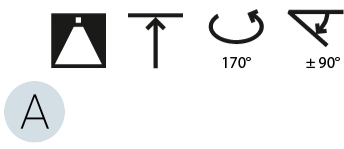

GENERAL

Series: Sign Diva Flex
Subseries: Sign Diva Flex Korona
Brand: Prolicht
Division: Architectural
Mounting Type: Suspension
Mounting Location: Ceiling
Subcategory: Pendant

PHYSICAL

Shape: Round
Diameter (mm): 200
Diameter (in): 7 7/8
Height (mm): 1620
Height (in): 63 3/4
Light Distribution: Adjustable / Direct
Weight (kg): 1.865
Weight (lbs): 4.1
Diffuser: PMMA - Opal / Micro-Prism / Sparkling Secret / Vintage Industrial
Fixture Finish: SSR / BKV / CWI / CRY / HAB / UFT / ITA / RUA / FTG / MYG / LOD / PUS / FRO / FUP / KIA / POP / BLS / SPG / MEY / GOH / GUM / CHC / COM / ABZ / JAG / OBR / MOS / ROR
Fixture Material: Extruded Aluminum / Steel

ELECTRICAL

Lamp Type: LED (Zhaga Standard)
Input Wattage (W): 12.1
Total Output Wattage (W): 11
Dimming: Tri-Mode (Non-Dimming and Phase Dimming (120Vac only) and 0-10V Dimming)
Driver Included: Yes
Driver Location: Integrated
Driver Type: Constant Current - Universal
Driver Class: Class 2
Input Voltage (V): 120 - 277
Constant Current (MA): 350

LED

Color Temperature (°K): 3000 / 3500 / 4000
Max. Delivered Lumen (lm): 836 / 895 / 903 / 921
Nominal Lumen (lm): 1280 / 1370 / 1382 / 1410
CRI: >90 CRI
Lamp Life (hrs): 50000

OPTICAL

Adjustability: Rotational 170°; Tilt 90°

RATINGS AND CERTIFICATIONS

Certified By: Certified for North American Standards
IP rating: IP20