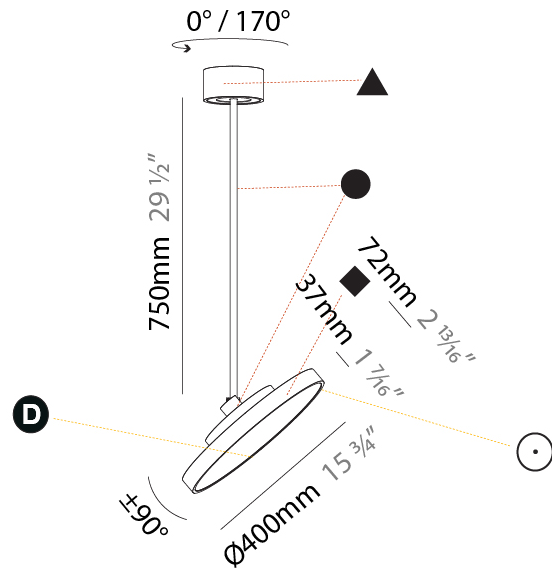

GENERAL

Series: Sign Diva Flex
Subseries: Sign Diva Flex
Brand: Prolicht
Division: Architectural
Mounting Type: Suspension
Mounting Location: Ceiling
Subcategory: Pendant

PHYSICAL

Shape: Round
Diameter (mm): 400
Diameter (in): 15 3/4
Height (mm): 870
Height (in): 34 1/4
Light Distribution: Adjustable / Direct
Weight (kg): 2.007
Weight (lbs): 4.42
Diffuser: PMMA - Opal / Micro-Prism / Sparkling Secret / Vintage Industrial
Fixture Finish: SSR / BKV / CWI / CRY / HAB / UFT / ITA / RUA / FTG / MYG / LOD / PUS / FRO / FUP / KIA / POP / BLS / SPG / MEY / GOH / GUM / CHC / COM / ABZ / JAG / OBR / MOS / ROR
Fixture Material: Extruded Aluminum / Steel

ELECTRICAL

Lamp Type: LED (Zhaga Standard)
Input Wattage (W): 19.8
Total Output Wattage (W): 18
Dimming: Tri-Mode (Non-Dimming and Phase Dimming (120Vac only) and 0-10V Dimming)
Driver Included: Yes
Driver Location: Integrated
Driver Type: Constant Current - Universal
Driver Class: Class 2
Input Voltage (V): 120 - 277
Constant Current (MA): 500

LED

Color Temperature (°K): 2700 / 3000 / 3500 / 4000
Max. Delivered Lumen (lm): 1807 / 1943 / 1951 / 1991
Nominal Lumen (lm): 2250 / 2420 / 2430 / 2480
CRI: >90 CRI
Lamp Life (hrs): 50000

OPTICAL

Adjustability: Rotational 170°; Tilt 90°

RATINGS AND CERTIFICATIONS

Certified By: Certified for North American Standards
IP rating: IP20