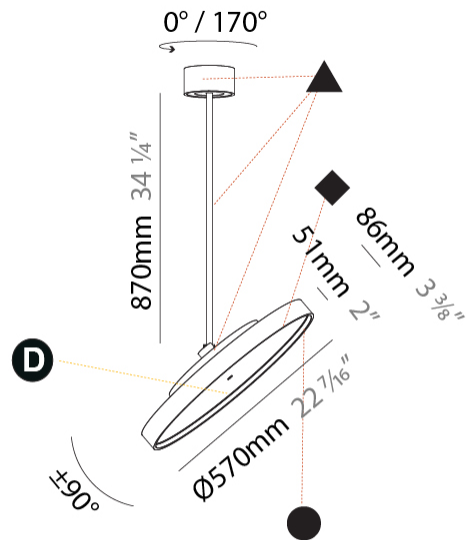

GENERAL

Series: Sign Diva Flex
Subseries: Sign Diva Flex Korona
Brand: Prolicht
Division: Architectural
Mounting Type: Suspension
Mounting Location: Ceiling
Subcategory: Pendant

PHYSICAL

Shape: Round
Diameter (mm): 570
Diameter (in): 22 7/16
Height (mm): 870
Height (in): 34 1/4
Light Distribution: Adjustable / Direct
Weight (kg): 5
Weight (lbs): 11
Diffuser: PMMA - Opal / Micro-Prism / Sparkling Secret / Vintage Industrial
Fixture Finish: SSR / BKV / CWI / CRY / HAB / UFT / ITA / RUA / FTG / MYG / LOD / PUS / FRO / FUP / KIA / POP / BLS / SPG / MEY / GOH / GUM / CHC / COM / ABZ / JAG / OBR / MOS / ROR
Fixture Material: Extruded Aluminum / Steel

ELECTRICAL

Lamp Type: LED (Zhaga Standard)
Input Wattage (W): 58.3
Total Output Wattage (W): 46.9
Dimming: Tri-Mode (Non-Dimming and Phase Dimming (120Vac only) and 0-10V Dimming)
Driver Included: Yes
Driver Location: Integrated
Driver Type: Constant Current - Universal
Driver Class: Class 2
Input Voltage (V): 120 - 277
Constant Current (MA): 350

LED

Color Temperature (°K): 2700 / 3000 / 3500 / 4000
Max. Delivered Lumen (lm): 4978 / 5337 / 5384 / 5494
Nominal Lumen (lm): 6199 / 6646 / 6705 / 6842
CRI: >90 CRI
Lamp Life (hrs): 50000

OPTICAL

Adjustability: Rotational 170°; Tilt 90°

RATINGS AND CERTIFICATIONS

Certified By: Certified for North American Standards
IP rating: IP20