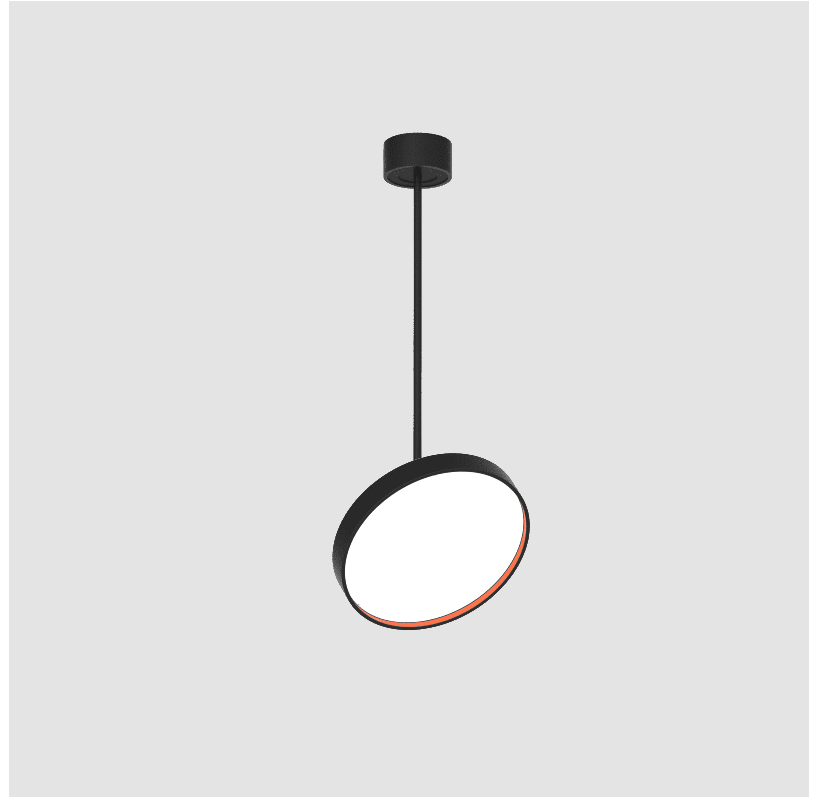

GENERAL

Series: Sign Diva Flex
Subseries: Sign Diva Flex Korona
Brand: Prolicht
Division: Architectural
Mounting Type: Suspension
Mounting Location: Ceiling
Subcategory: Pendant

PHYSICAL

Shape: Round
Diameter (mm): 400
Diameter (in): 15 3/4
Height (mm): 870
Height (in): 34 1/4
Light Distribution: Adjustable / Direct
Weight (kg): 3.5
Weight (lbs): 7.7
Diffuser: PMMA - Opal / Micro-Prism / Sparkling Secret / Vintage Industrial
Fixture Finish: SSR / BKV / CWI / CRY / HAB / UFT / ITA / RUA / FTG / MYG / LOD / PUS / FRO / FUP / KIA / POP / BLS / SPG / MEY / GOH / GUM / CHC / COM / ABZ / JAG / OBR / MOS / ROR
Fixture Material: Extruded Aluminum / Steel

ELECTRICAL

Lamp Type: LED (Zhaga Standard)
Input Wattage (W): 19.8
Total Output Wattage (W): 18
Dimming: Tri-Mode (Non-Dimming and Phase Dimming (120Vac only) and 0-10V Dimming)
Driver Included: Yes
Driver Location: Integrated
Driver Type: Constant Current - Universal
Driver Class: Class 2
Input Voltage (V): 120 - 277
Constant Current (MA): 500

LED

Color Temperature (°K): 2700 / 3000 / 3500 / 4000
Max. Delivered Lumen (lm): 1807 / 1943 / 1951 / 1991
Nominal Lumen (lm): 2250 / 2420 / 2430 / 2480
CRI: >90 CRI
Lamp Life (hrs): 50000

OPTICAL

RATINGS AND CERTIFICATIONS

Certified By: Certified for North American Standards
IP rating: IP20

170° ±90°