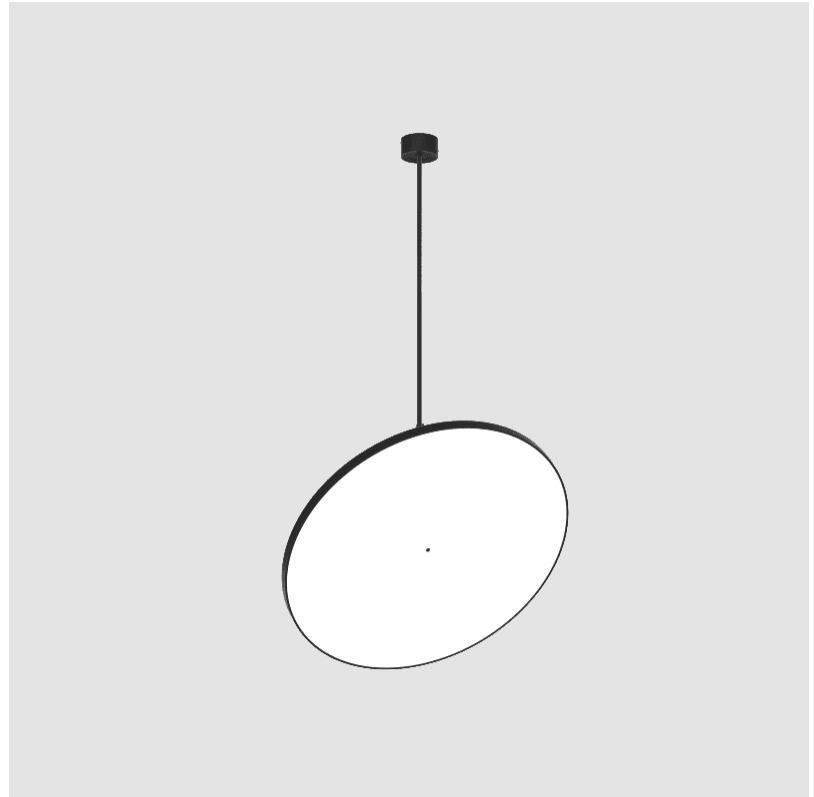

GENERAL

Series: Sign Diva Flex
Subseries: Sign Diva Flex
Brand: Prolicht
Division: Architectural
Mounting Type: Suspension
Mounting Location: Ceiling
Subcategory: Pendant

PHYSICAL

Shape: Round
Diameter (mm): 1100
Diameter (in): 43 ⁵/₁₆
Height (mm): 1620
Height (in): 63 ³/₄
Light Distribution: Adjustable / Direct
Weight (kg): 15.3
Weight (lbs): 33.66
Diffuser: PMMA - Opal / Micro-Prism / Sparkling Secret / Vintage Industrial
Fixture Finish: SSR / BKV / CWI / CRY / HAB / UFT / ITA / RUA / FTG / MYG / LOD / PUS / FRO / FUP / KIA / POP / BLS / SPG / MEY / GOH / GUM / CHC / COM / ABZ / JAG / OBR / MOS / ROR
Fixture Material: Extruded Aluminum / Steel

ELECTRICAL

Lamp Type: LED (Zhaga Standard)
Input Wattage (W): 169.4
Total Output Wattage (W): 135
Dimming: Tri-Mode (Non-Dimming and Phase Dimming (120Vac only) and 0-10V Dimming)
Driver Included: Yes
Driver Location: Integrated
Driver Type: Constant Current - Universal
Driver Class: Class 2
Input Voltage (V): 120 - 277
Constant Current (MA): 600

LED

Color Temperature (°K): 2700 / 3000 / 3500 / 4000
Max. Delivered Lumen (lm): 16002 / 17172 / 19937 / 20344
Nominal Lumen (lm): 18992 / 20305 / 23575 / 24056
CRI: >90 CRI
Lamp Life (hrs): 50000

OPTICAL

Adjustability: Rotational 170°; Tilt 90°

RATINGS AND CERTIFICATIONS

Certified By: Certified for North American Standards
IP rating: IP20