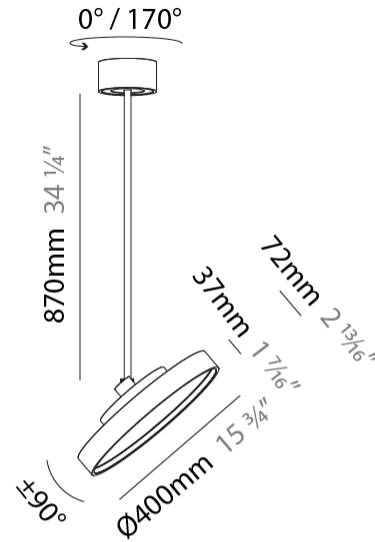

GENERAL

Series: Sign Diva Flex
Subseries: Sign Diva Flex Korona
Brand: Prolicht
Division: Architectural
Mounting Type: Suspension
Mounting Location: Ceiling
Subcategory: Pendant

PHYSICAL

Shape: Round
Diameter (mm): 400
Diameter (in): 15 3/4
Height (mm): 870
Height (in): 34 1/4
Light Distribution: Adjustable / Direct
Weight (kg): 3.5
Weight (lbs): 7.7
Diffuser: PMMA - Opal / Micro-Prism / Sparkling Secret / Vintage Industrial
Fixture Finish: SSR / BKV / CWI / CRY / HAB / UFT / ITA / RUA / FTG / MYG / LOD / PUS / FRO / FUP / KIA / POP / BLS / SPG / MEY / GOH / GUM / CHC / COM / ABZ / JAG / OBR / MOS / ROR
Fixture Material: Extruded Aluminum / Steel

ELECTRICAL

Lamp Type: LED (Zhaga Standard)
Input Wattage (W): 19.8
Total Output Wattage (W): 18
Dimming: Tri-Mode (Non-Dimming and Phase Dimming (120Vac only) and 0-10V Dimming)
Driver Included: Yes
Driver Location: Integrated
Driver Type: Constant Current - Universal
Driver Class: Class 2
Input Voltage (V): 120 - 277
Constant Current (MA): 500

LED

Color Temperature (°K): 2700 / 3000 / 3500 / 4000
Max. Delivered Lumen (lm): 1807 / 1943 / 1951 / 1991
Nominal Lumen (lm): 2250 / 2420 / 2430 / 2480
CRI: >90 CRI
Lamp Life (hrs): 50000

OPTICAL

RATINGS AND CERTIFICATIONS

Certified By: Certified for North American Standards
IP rating: IP20

170° ±90°