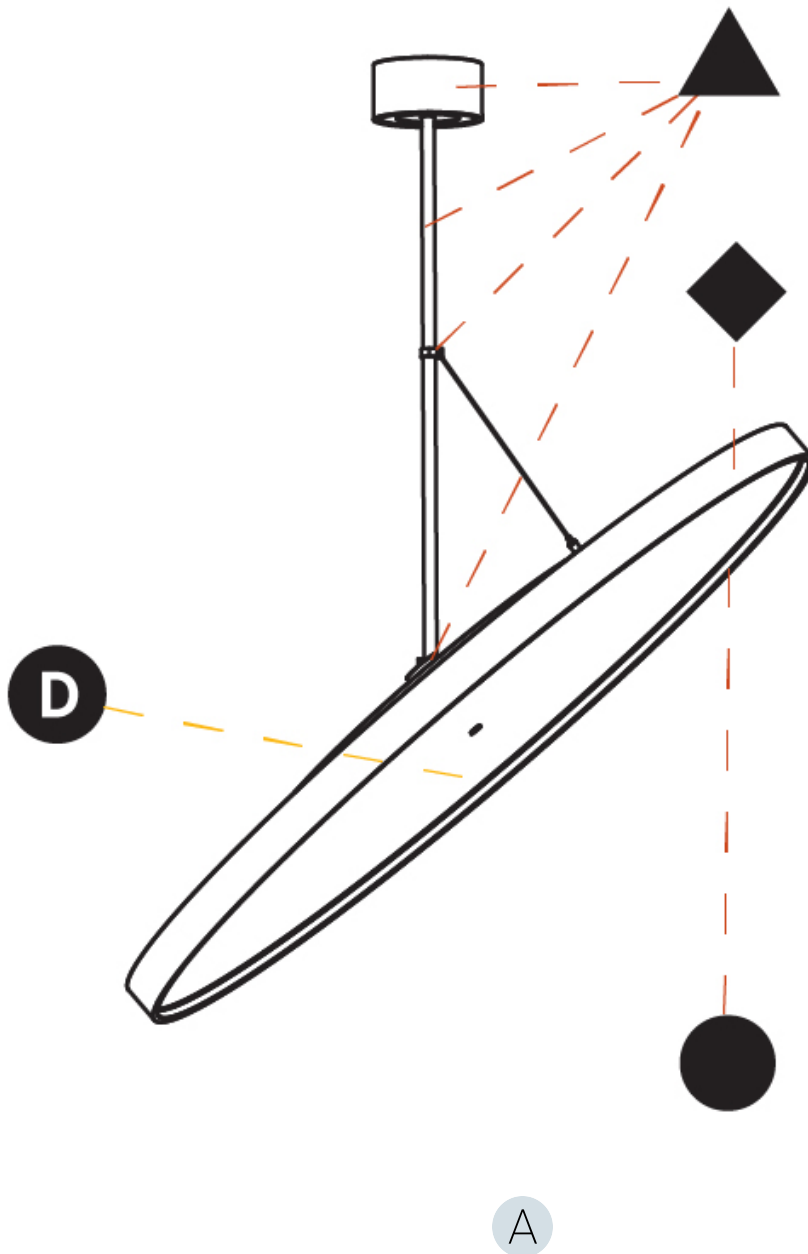

SIGN DIVA FLEX KORONA SUSPENSION

A30869-

PROJECT

TYPE

SPECIFIER

QUANTITY

DATE