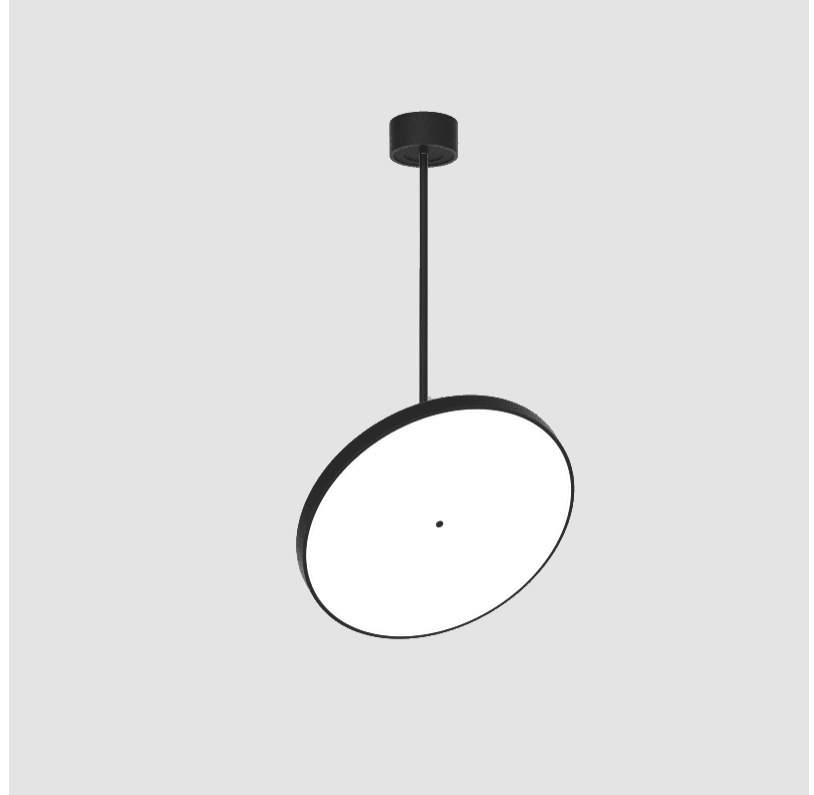

GENERAL

Series: Sign Diva Flex
Subseries: Sign Diva Flex
Brand: Prolicht
Division: Architectural
Mounting Type: Suspension
Mounting Location: Ceiling
Subcategory: Pendant

PHYSICAL

Shape: Round
Diameter (mm): 570
Diameter (in): 22 7/16
Height (mm): 870
Height (in): 34 1/4
Light Distribution: Adjustable / Direct
Weight (kg): 2.007
Weight (lbs): 4.42
Diffuser: PMMA - Opal / Micro-Prism / Sparkling Secret / Vintage Industrial
Fixture Finish: SSR / BKV / CWI / CRY / HAB / UFT / ITA / RUA / FTG / MYG / LOD / PUS / FRO / FUP / KIA / POP / BLS / SPG / MEY / GOH / GUM / CHC / COM / ABZ / JAG / OBR / MOS / ROR
Fixture Material: Extruded Aluminum / Steel

ELECTRICAL

Lamp Type: LED (Zhaga Standard)
Input Wattage (W): 58.3
Total Output Wattage (W): 46.9
Dimming: Tri-Mode (Non-Dimming and Phase Dimming (120Vac only) and 0-10V Dimming)
Driver Included: Yes
Driver Location: Integrated
Driver Type: Constant Current - Universal
Driver Class: Class 2
Input Voltage (V): 120 - 277
Constant Current (MA): 350

LED

Color Temperature (°K): 2700 / 3000 / 3500 / 4000
Max. Delivered Lumen (lm): 4439 / 4759 / 4801 / 4899
Nominal Lumen (lm): 6199 / 6646 / 6705 / 6842
CRI: >90 CRI
Lamp Life (hrs): 50000

OPTICAL

Adjustability: Rotational 170°; Tilt 90°

RATINGS AND CERTIFICATIONS

Certified By: Certified for North American Standards
IP rating: IP20